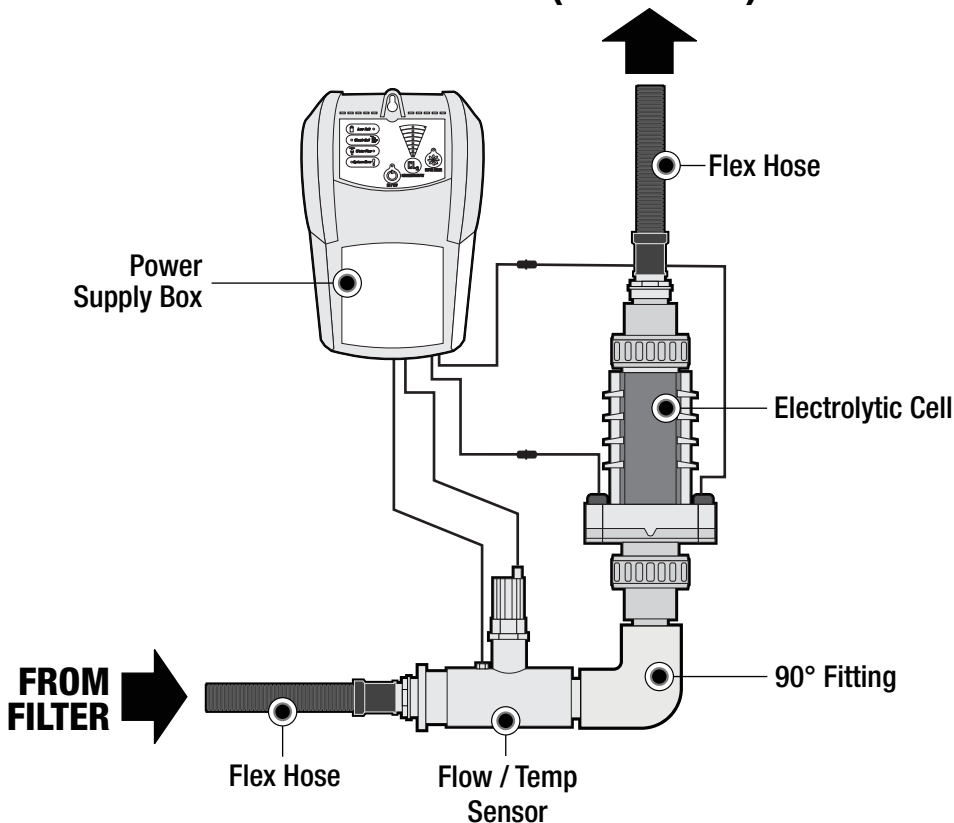

Saltron RELIANT AIG™

SALT CHLORINE GENERATOR

- Safely Sanitizes Your Pool Water Using your Existing Pump and Filter
- LED indicator lights with simple user interface push buttons
- Dependable Digital Technology for Years of Service

TO WALL FITTING
(Pool Return)

Electrolytic Cell comes with a Flow / Temp Sensor and all the necessary fittings.

Saltron AIG™ RELIANT

SALT CHLORINE GENERATOR

- Maximum pool size in gallons: 25,000
- Chlorine Output gram p/hr (lb/24h): 21.7 (1.15)

Power Pack

Unique Features:

- Comes with everything you need for in ground or above ground pool setup!
- Technologically Advanced switch-mode power supply provides smooth current to the cell.
- Easy Operation-Push button icons with LED indicators.
- 8 levels for chlorine production.
- Operates smoothly at wide salinity ranges of 2000-6000 ppm.
- Super size heat sink allows system to work at full capacity in extreme environmental temperatures.
- Continuous voltage supply to the cell even at lower output settings.
- Equipped with 110v plug for quick and easy installation.

Control Panel Display:

- Anti-UV tinted window keeps membrane switch out of sunlight and inclement weather.
- Super Chlor button enables 24 hour operation at full capacity.
- Low salt indicator light tells you when to add salt.
- Flow and Temperature sensor prolongs cell life and secures safe operation.
- LED lights indicate water conditions and system status.