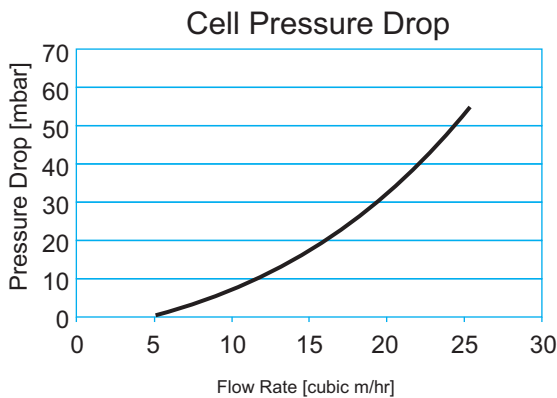

TO WALL FITTING
(Pool Return)

Electrolytic Cell comes with a Flow / Temp Sensor and all the necessary fittings.

Saltron AIG™ RELIANT

SALT CHLORINE GENERATOR

- Maximum pool size in gallons: 25,000
- Chlorine Output gram p/hr (lb/24h): 21.7 (1.15)

Power Pack

Unique Features:

- Comes with everything you need for in ground or above ground pool setup!
- Technologically Advanced switch-mode power supply provides smooth current to the cell.
- Easy Operation-Push button icons with LED indicators.
- 8 levels for chlorine production.
- Operates smoothly at wide salinity ranges of 2000-6000 ppm.
- Super size heat sink allows system to work at full capacity in extreme environmental temperatures.
- Continuous voltage supply to the cell even at lower output settings.
- Equipped with 110v plug for quick and easy installation.