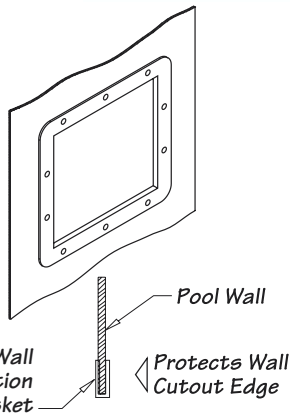

### FEATURES

- Deep body, larger locking basket.
- Long or short throat.
- Basket accessible from top or front.
- Durable one piece ABS. (Wide mouth is two piece)
- 1 1/2" FPT.
- 1 1/2" hose adapter included.

Above-Ground Skimmers

Return Fitting Assembly  
See page 27.

**Waterway Wall Protection Gasket** keeps water from the edge of the skimmer cut out. Regular gaskets do not offer this protection.

\* Great for Ponds