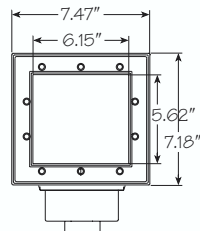

ACCESSORIES

519-3090	Standard Trim Plate	White	.25
519-3091	Standard Trim Plate	Black	.25
519-3097	Standard Trim Plate	Gray	.25
500-3020	Winterize Plate - Standard Mouth		.25