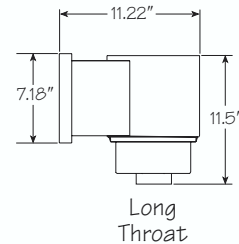

ACCESSORIES

519-3090	Standard Trim Plate	White	.25
519-3091	Standard Trim Plate	Black	.25
519-3097	Standard Trim Plate	Gray	.25
500-3020	Winterize Plate - Standard Mouth		.25