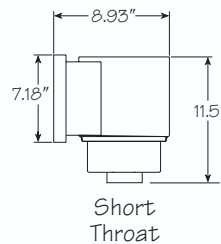

ACCESSORIES

519-3090	Standard Trim Plate	White	.25
519-3091	Standard Trim Plate	Black	.25
519-3097	Standard Trim Plate	Gray	.25
500-3020	Winterize Plate - Standard Mouth		.25