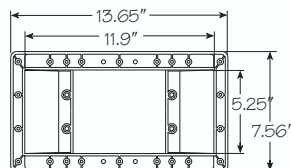

ACCESSORIES

519-3090	Standard Trim Plate	White	.25
519-3091	Standard Trim Plate	Black	.25
519-3097	Standard Trim Plate	Gray	.25
500-3020	Winterize Plate - Standard Mouth		.25