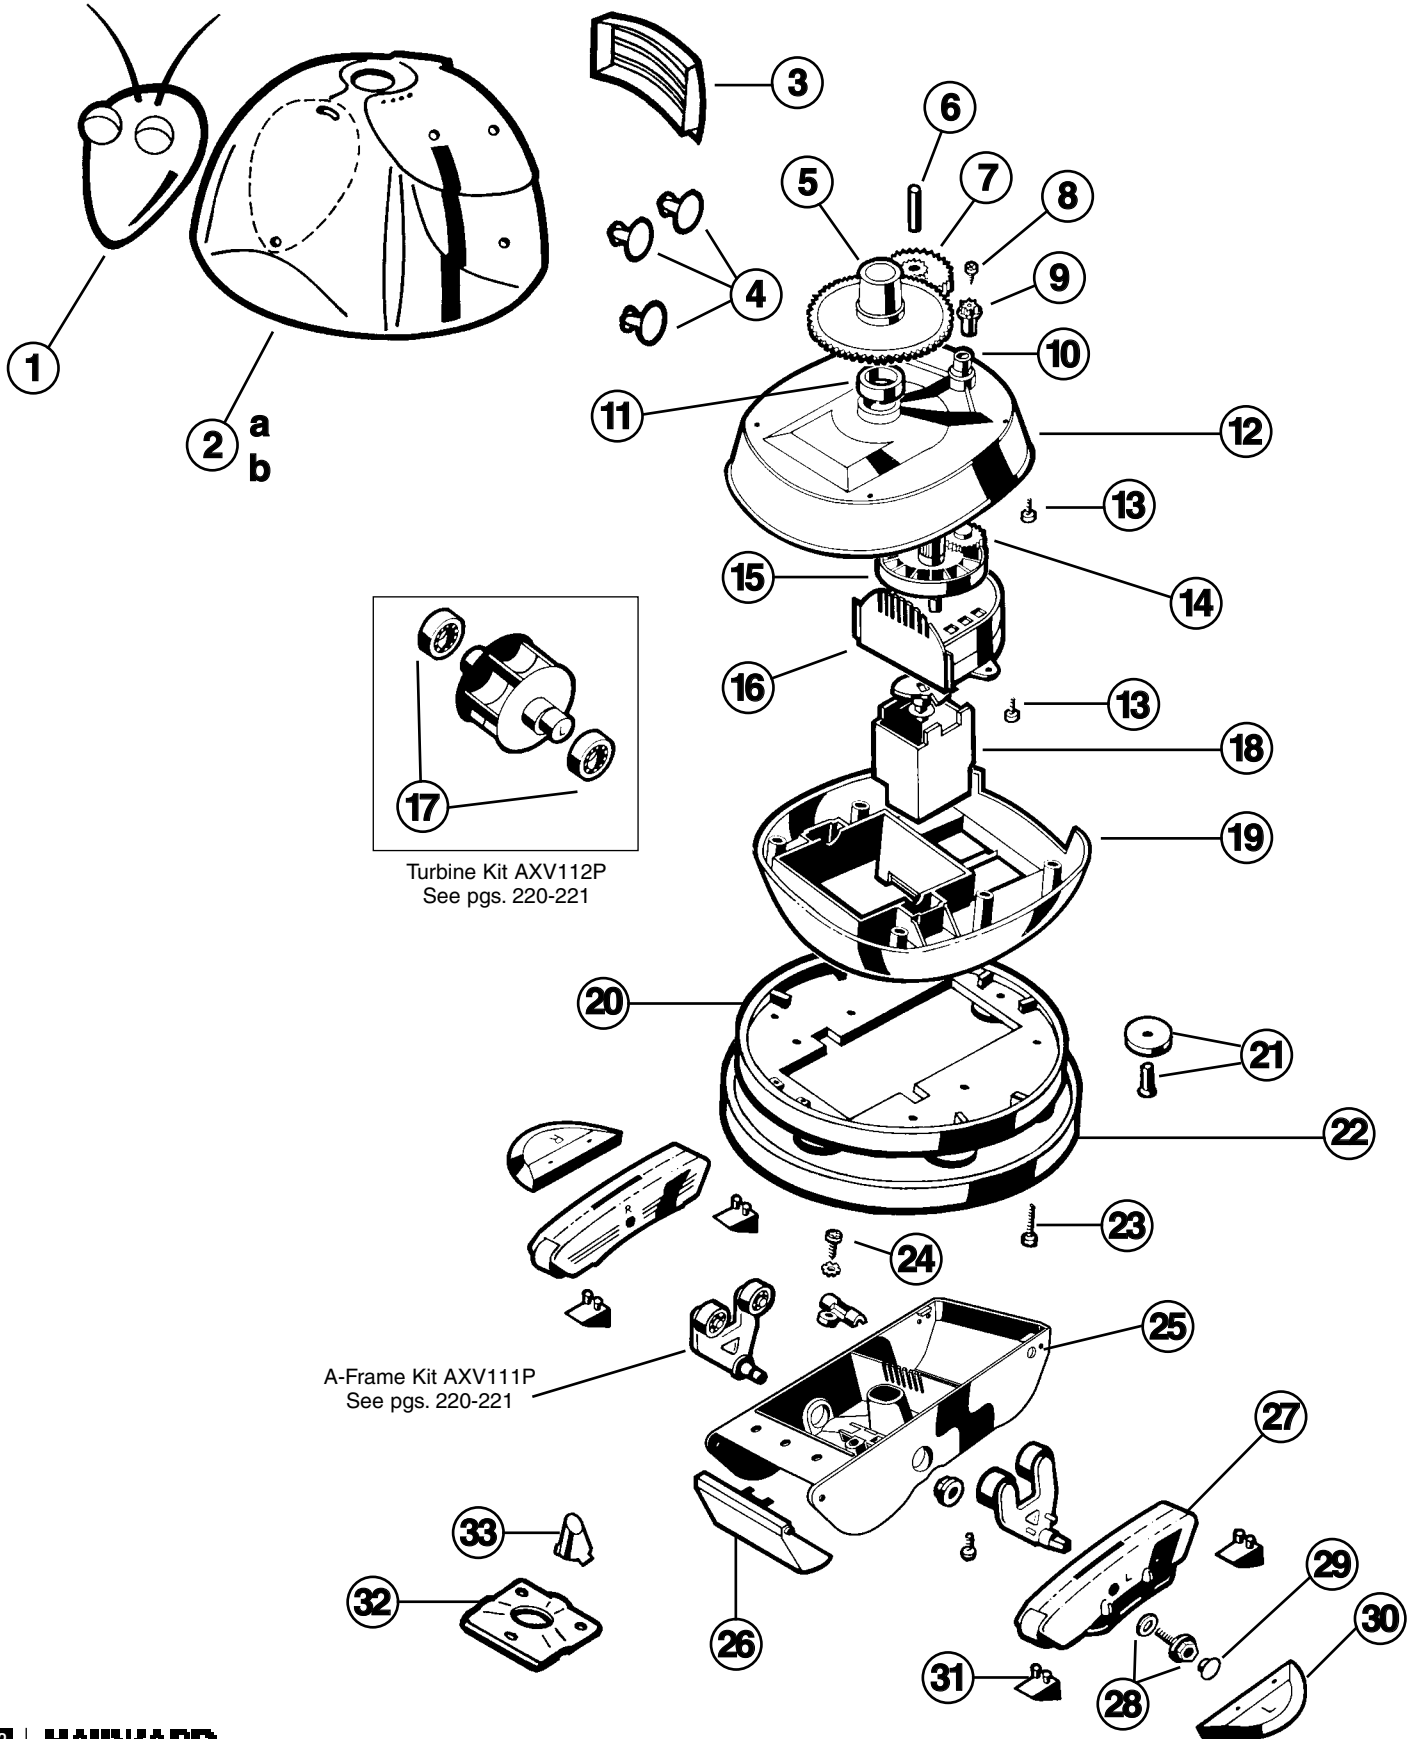

Parts Diagram

Cleaners

Parts Listing

Ref. No.	Part No.	Description	Ctn Qty.	No. Req'd
1	AXV464	Head Assembly, includes Head, Eyes & Antennae	10	1
2a	AXV457OR	Shell, Orange	*	1
2b	AXV457YL	Shell, Yellow	*	1
3	AXV513BK	AquaBug Screen, Black	10	1
4	AXV443	AquaBug Spots, 4 lg. & 2 sm.	10	1
5	AXV070	Cone Gear	*	1
6	AXV309	Intermediate Gear Shaft	*	1
7	AXV301	Intermediate Gear	25	1
8	AXV068	Spindle Gear Screw	*	1
9	AXV303	Spindle Gear	25	1
10	AXV066A	Spindle Gear Bushing	25	1
11	AXV306	Cone Gear Bushing	50	1
12	AXV060WH	Upper Middle Body	*	1
13	AXV065P	Lower/Upper Body Screw (6 pack)	*	1
14	AXV064A	Medium Turbine Drive Gear	25	1
15	AXV062C	Medium Turbine	25	1
16	AXV009	Medium Turbine Case w/Axle	25	1
17	AXV055P	Turbine Bearings (2)	50	1
18	AXV518P	Gear Box	10	1
19	AXV050CWH	Lower Middle Body	*	1
20	AXV525	Base Plate Assembly	5	1
21	AXV551P	Wheel Kit (6 wheels, axles)	25	1
22	AXV458	AquaBug Ring	5	1
23	AXV057P	Middle Body Screw (6 pack)	*	1
24	AXV313	Lower Body Screw	*	1
25	AXV030A	Lower Body (fixed throat)	10	1
26	AXV442	Flap Kit, white(2 flaps, front & rear)	25	1
27	AXV417WHP	Pod Kit	25	1
28	AXV015P	Pod Screw Kit (2 hex head screws & 2 washers)	50	1
29	AXV016P	Pod Plug (6 pack)	50	1
30	AXV552WHP	Wing Kit, White	50	1
31	AXV014SP	Slotted Santoprene Shoes (4 pack)	50	1
32	AXV304A	Bottom Plate	25	1
33	AXV512A	Nozzle	*	1