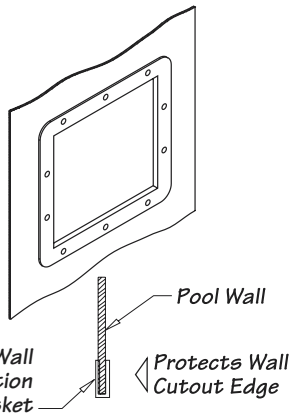

FLO-PRO II

Above-Ground Skimmers

FEATURES

- Deep body, larger locking basket.
- Long or short throat.
- Basket accessible from top or front.
- Durable one piece ABS. (Wide mouth is two piece)
- 1 1/2" FPT.
- 1 1/2" hose adapter included.

Above-Ground Skimmers

Return Fitting Assembly
See page 27.

Waterway Wall Protection Gasket keeps water from the edge of the skimmer cut out. Regular gaskets do not offer this protection.

* Great for Ponds