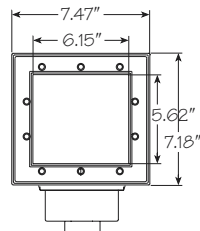

ACCESSORIES

519-3090	Standard Trim Plate	White	.25
519-3091	Standard Trim Plate	Black	.25
519-3097	Standard Trim Plate	Gray	.25
500-3020	Winterize Plate - Standard Mouth		.25