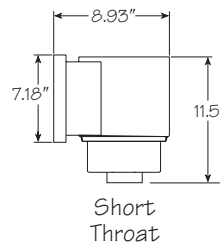

ACCESSORIES

519-3090	Standard Trim Plate	White	.25
519-3091	Standard Trim Plate	Black	.25
519-3097	Standard Trim Plate	Gray	.25
500-3020	Winterize Plate - Standard Mouth		.25