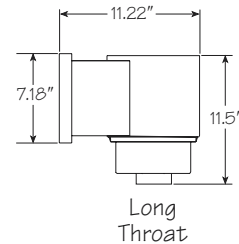

ACCESSORIES

519-3090	Standard Trim Plate	White	.25
519-3091	Standard Trim Plate	Black	.25
519-3097	Standard Trim Plate	Gray	.25
500-3020	Winterize Plate - Standard Mouth		.25