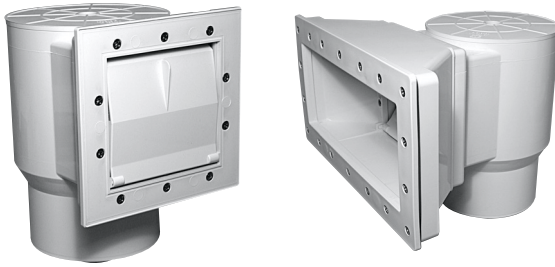

FLO-PRO II

Above-Ground Skimmers

FEATURES

- Deep body, larger locking basket.
- Long or short throat.
- Basket accessible from top or front.
- Durable one piece ABS. (Wide mouth is two piece)
- 1 1/2" FPT.
- 1 1/2" hose adapter included.

Above-Ground Skimmers

Return Fitting Assembly
See page 27.

Waterway Wall Protection Gasket keeps water from the edge of the skimmer cut out. Regular gaskets do not offer this protection.

* Great for Ponds

FLO-PRO II

PART NO.	DESCRIPTION	COLOR	WT. (lbs.)
560-COA60S	Short Throat	White	2.5
560-COA67S	Short Throat	Gray	2.5
*560-COA61S	Short Throat	Black	2.5
560-C0C60S	Short Throat with Return	White	3.5
560-C0C67S	Short Throat with Return	Gray	3.5
560-D0A60S	Long Throat	White	4
560-D0A67S	Long Throat	Gray	4
*560-D0A61S	Long Throat	Black	4
560-D0C60S	Long throat with Return	White	5
560-D0C67S	Long throat with Return	Gray	5

FLO-PRO II WIDEMOUTH

560-C3A60L	Short Throat	White	6
560-C3A67L	Short Throat	Gray	6
560-C3C60L	Short Throat with Return	White	7
560-C3C67L	Short Throat with Return	Gray	7
560-D3C60L	Long Throat with Return	White	7
560-D3C67L	Long Throat with Return	Gray	7